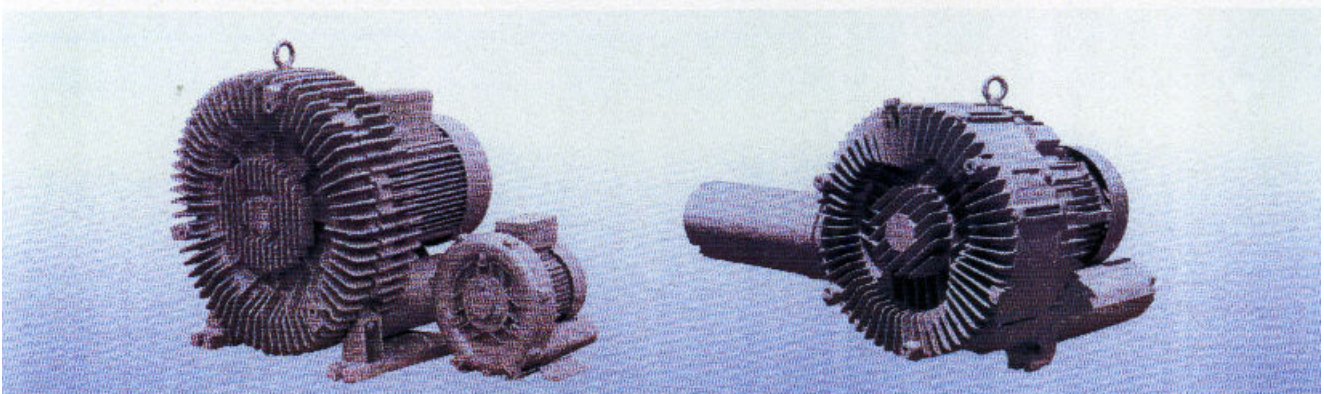

SINGLE STAGE

DOUBLE STAGE

Vacuum Spares Ireland.
vacuumspares.com