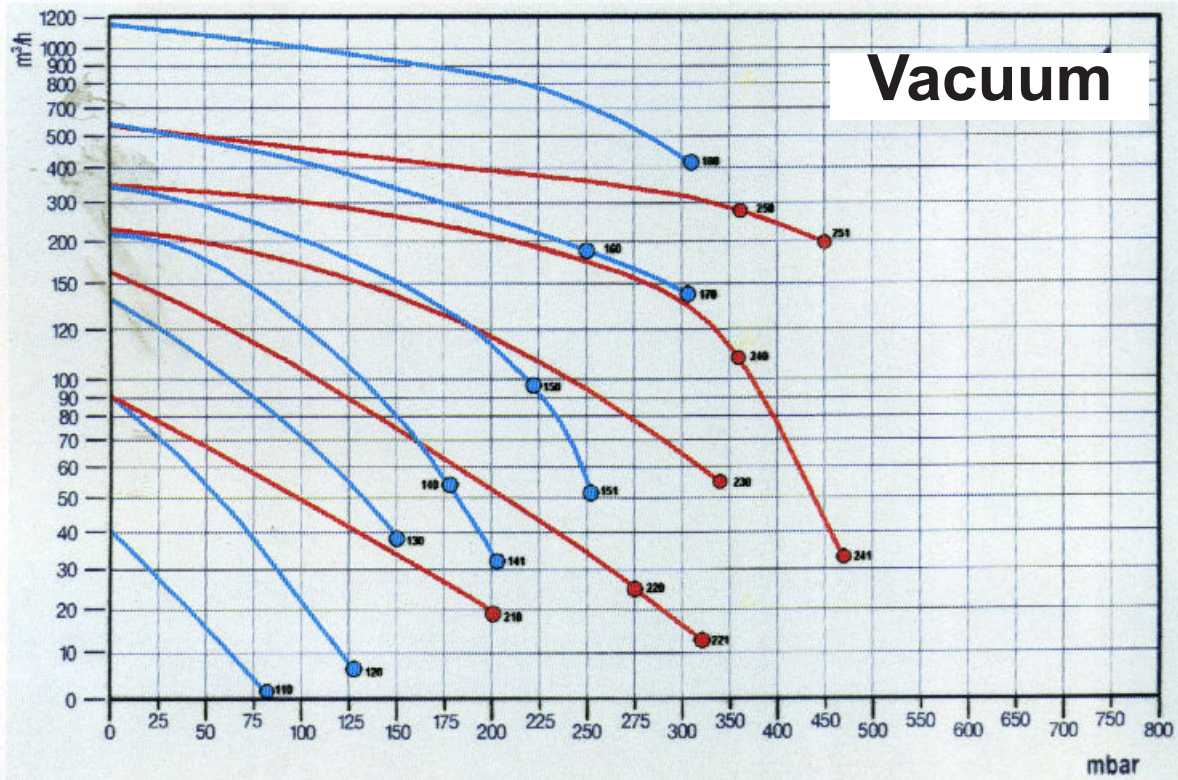

PERFORMANCE CURVE 50HZ

Vacuum Spares Ireland.
vacuumspares.com