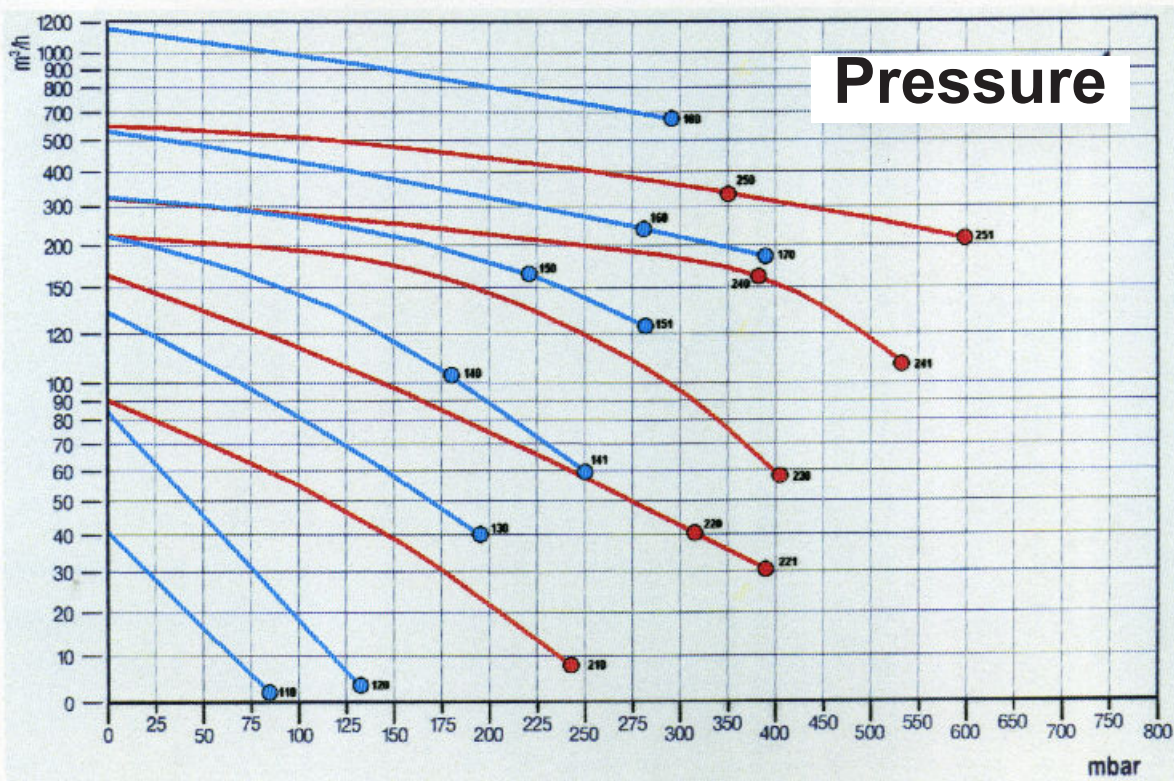

PERFORMANCE CURVE 50HZ

Vacuum Spares Ireland.
vacuumspares.com